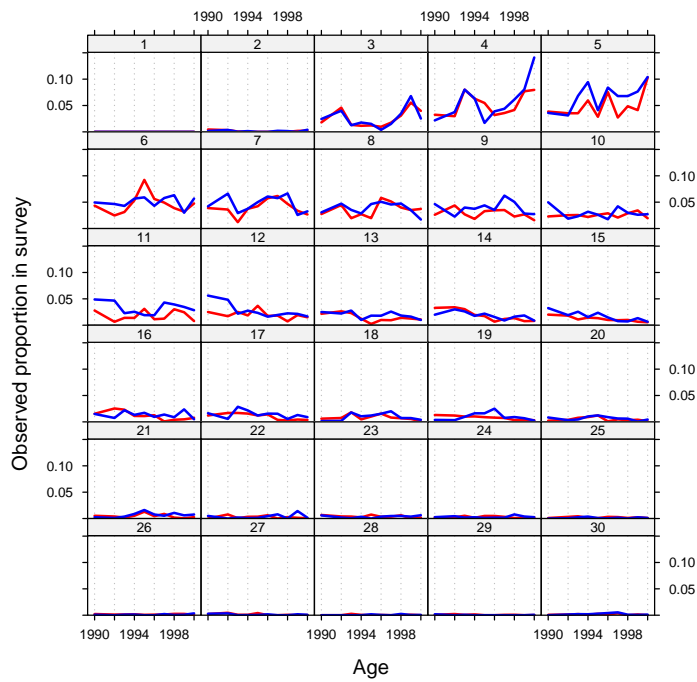

—Oxford English Dictionary

1 Overview

This vignette is only a series of plots, demonstrating how the **scape** plot examples look in a PDF document, as opposed to the default graphics device. Useful for package maintenance and as a visual overview of the package.

A general introduction to the **scape** and **plotMCMC** packages is in the vignette `R goes fishing`.

2 plotB

3 plotCA

4 plotCL

5 plotIndex

6 plotLA

7 plotN

8 plotSel