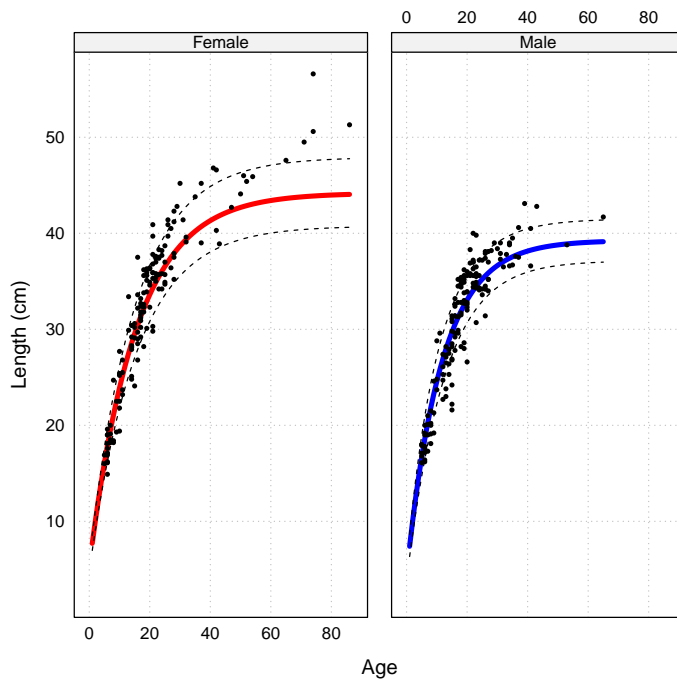

—Oxford English Dictionary

1 Overview

This vignette is only a series of plots, demonstrating how the **scape** plot examples look in a PDF document, as opposed to the default graphics device. Useful for package maintenance and as a visual overview of the package.

A general introduction to the **scape** and **plotMCMC** packages is in the vignette `R goes fishing`.

2 plotB

3 plotCA

4 plotCL

5 plotIndex

6 plotLA

7 plotN

8 plotSel