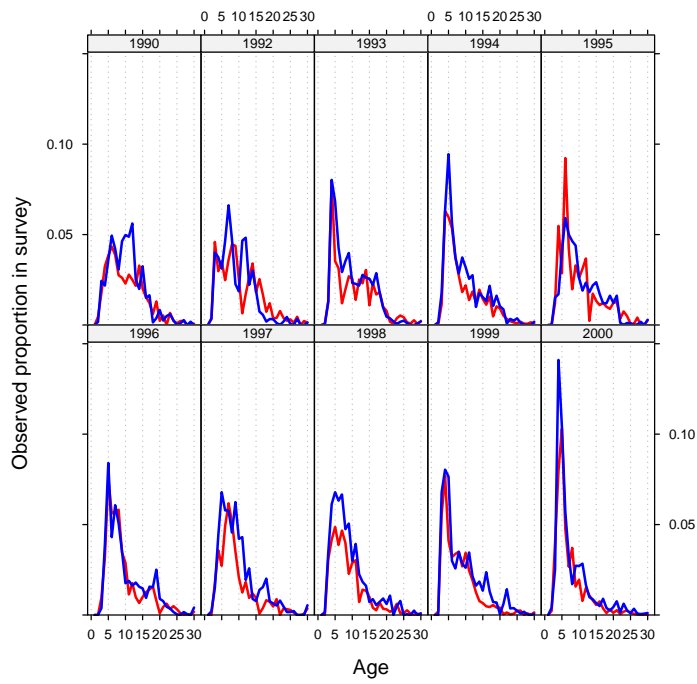

The **scape** gallery

Arni Magnusson

October 22, 2024

Contents

1	Overview	2
2	plotB	3
3	plotCA	4
4	plotCL	7
5	plotIndex	9
6	plotLA	11
7	plotN	12
8	plotSel	15

scape, n. *A view of scenery of any kind, whether consisting of land, water, cloud, or anything else.*

—Oxford English Dictionary

1 Overview

This vignette is only a series of plots, demonstrating how the **scape** plot examples look in a PDF document, as opposed to the default graphics device. Useful for package maintenance and as a visual overview of the package.

A general introduction to the **scape** and **plotMCMC** packages is in the vignette `R goes fishing`.

2 plotB

3 plotCA

4 plotCL

5 plotIndex

6 plotLA

7 plotN

8 plotSel