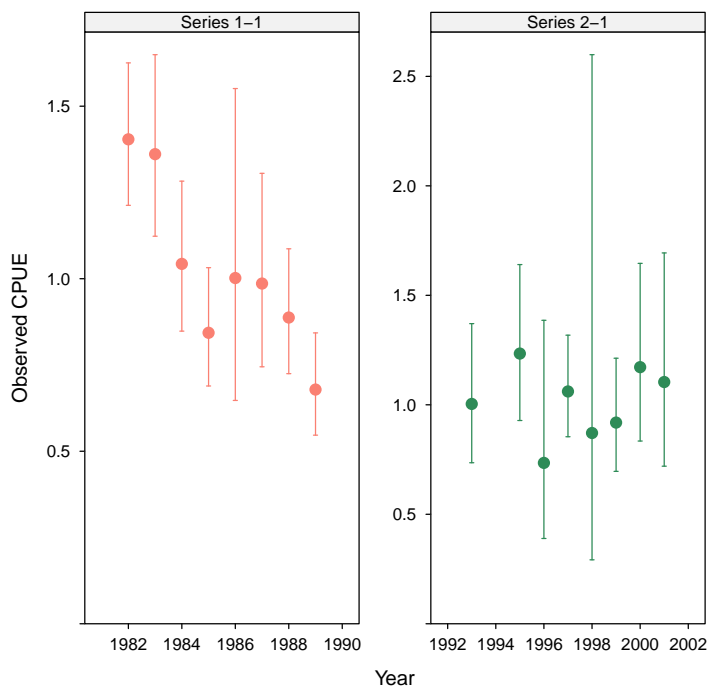

—Oxford English Dictionary

1 Overview

This vignette is only a series of plots, demonstrating how the **scape** plot examples look in a PDF document, as opposed to the default graphics device. Useful for package maintenance and as a visual overview of the package.

A general introduction to the **scape** and **plotMCMC** packages is in the vignette `R goes fishing`.

2 plotB

3 plotCA

4 plotCL

5 plotIndex

6 plotLA

7 plotN

8 plotSel