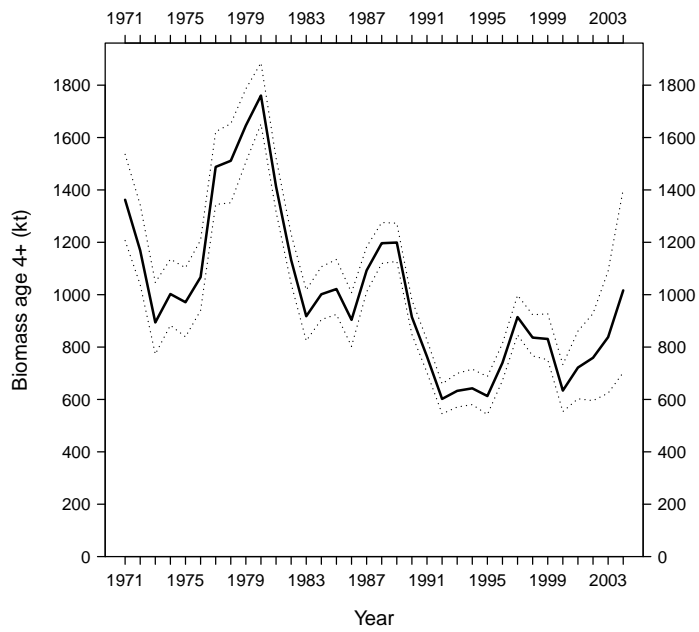

The **plotMCMC** gallery

Arni Magnusson

November 23, 2020

Contents

1	Overview	2
2	plotAuto	3
3	plotCumu	4
4	plotDens	6
5	plotQuant	7
6	plotSplom	9
7	plotTrace	10

1 Overview

This vignette is only a series of plots, demonstrating how the **plotMCMC** plot examples look in a PDF document, as opposed to the default graphics device. Useful for package maintenance and as a visual overview of the package.

2 plotAuto

3 plotCumu

4 plotDens

2004

5 plotQuant

6 plotSplom

7 plotTrace