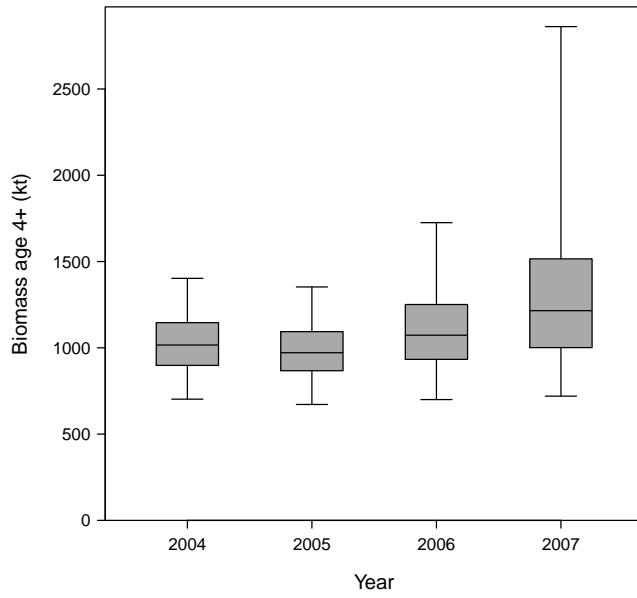

The **plotMCMC** gallery

Arni Magnusson

November 23, 2020

Contents

1	Overview	2
2	plotAuto	3
3	plotCumu	4
4	plotDens	6
5	plotQuant	7
6	plotSplom	9
7	plotTrace	10

1 Overview

This vignette is only a series of plots, demonstrating how the **plotMCMC** plot examples look in a PDF document, as opposed to the default graphics device. Useful for package maintenance and as a visual overview of the package.

2 plotAuto

3 plotCumu

4 plotDens

2004

5 plotQuant

6 plotSplom

7 plotTrace