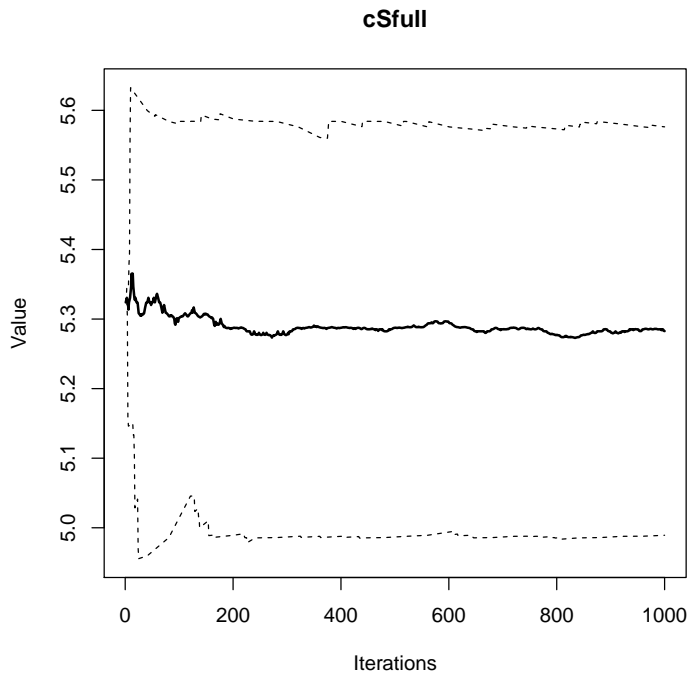

The **plotMCMC** gallery

Arni Magnusson

November 23, 2020

Contents

1	Overview	2
2	plotAuto	3
3	plotCumu	4
4	plotDens	6
5	plotQuant	7
6	plotSplom	9
7	plotTrace	10

1 Overview

This vignette is only a series of plots, demonstrating how the **plotMCMC** plot examples look in a PDF document, as opposed to the default graphics device. Useful for package maintenance and as a visual overview of the package.

2 plotAuto

3 plotCumu

4 plotDens

2004

5 plotQuant

6 plotSplom

7 plotTrace