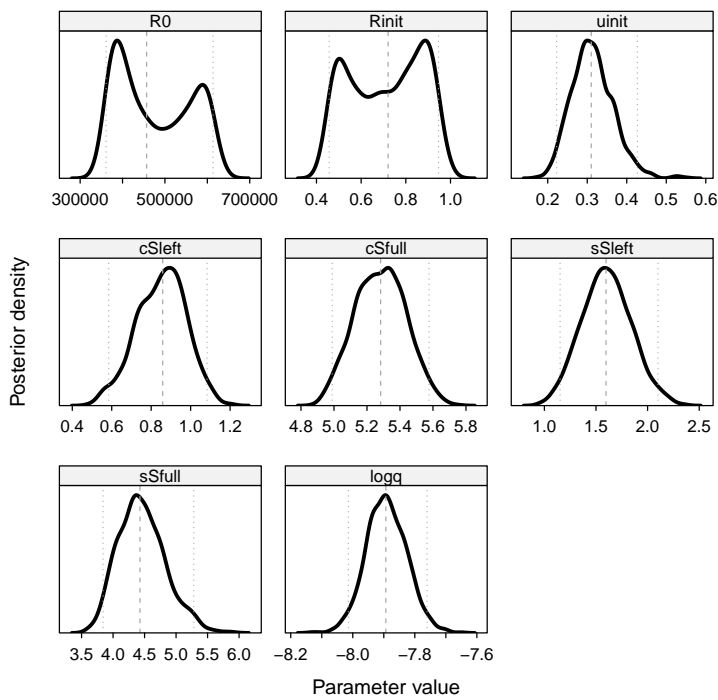

The **plotMCMC** gallery

Arni Magnusson

November 23, 2020

Contents

1	Overview	2
2	plotAuto	3
3	plotCumu	4
4	plotDens	6
5	plotQuant	7
6	plotSplom	9
7	plotTrace	10

1 Overview

This vignette is only a series of plots, demonstrating how the **plotMCMC** plot examples look in a PDF document, as opposed to the default graphics device. Useful for package maintenance and as a visual overview of the package.

2 plotAuto

3 plotCumu

4 plotDens

2004

5 plotQuant

6 plotSplom

7 plotTrace