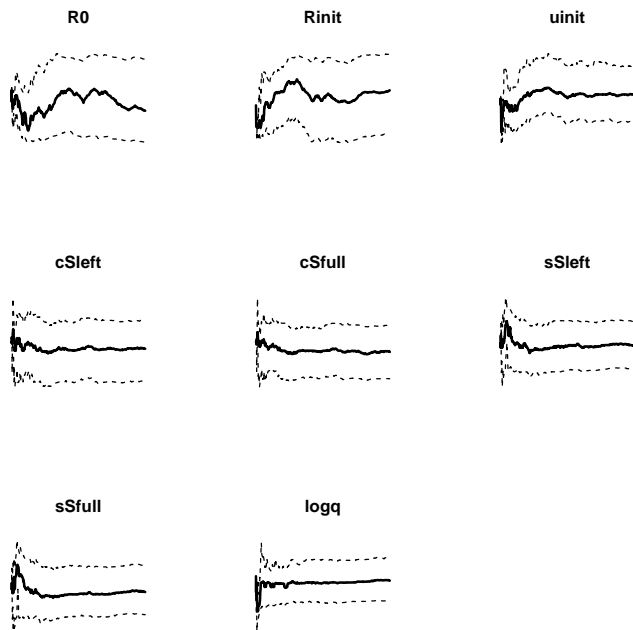

The **plotMCMC** gallery

Arni Magnusson

November 23, 2020

Contents

1	Overview	2
2	plotAuto	3
3	plotCumu	4
4	plotDens	6
5	plotQuant	7
6	plotSplom	9
7	plotTrace	10

1 Overview

This vignette is only a series of plots, demonstrating how the **plotMCMC** plot examples look in a PDF document, as opposed to the default graphics device. Useful for package maintenance and as a visual overview of the package.

2 plotAuto

3 plotCumu

4 plotDens

2004

5 plotQuant

6 plotSplom

7 plotTrace