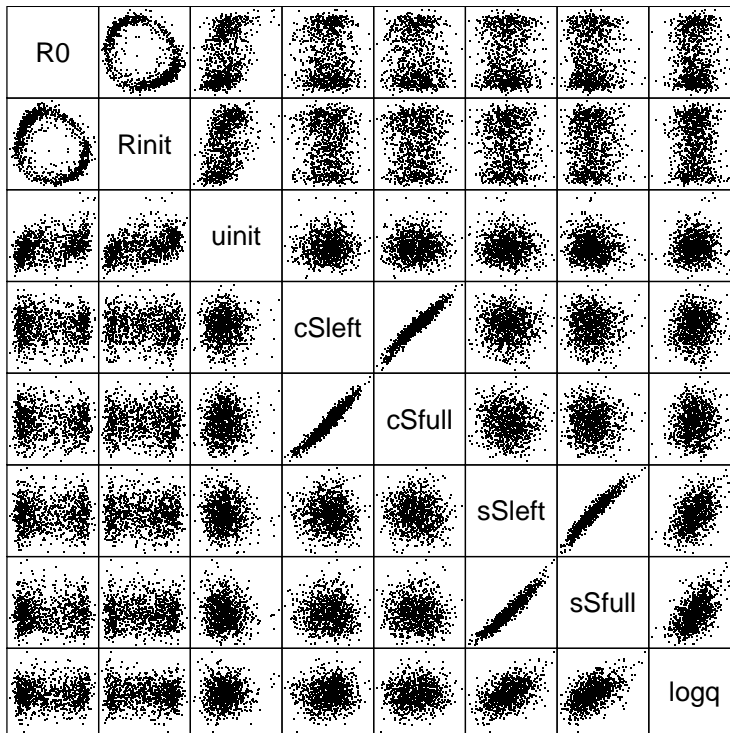

The **plotMCMC** gallery

Arni Magnusson

November 23, 2020

Contents

1	Overview	2
2	plotAuto	3
3	plotCumu	4
4	plotDens	6
5	plotQuant	7
6	plotSplom	9
7	plotTrace	10

1 Overview

This vignette is only a series of plots, demonstrating how the **plotMCMC** plot examples look in a PDF document, as opposed to the default graphics device. Useful for package maintenance and as a visual overview of the package.

2 plotAuto

3 plotCumu

4 plotDens

2004

5 plotQuant

6 plotSplom

7 plotTrace