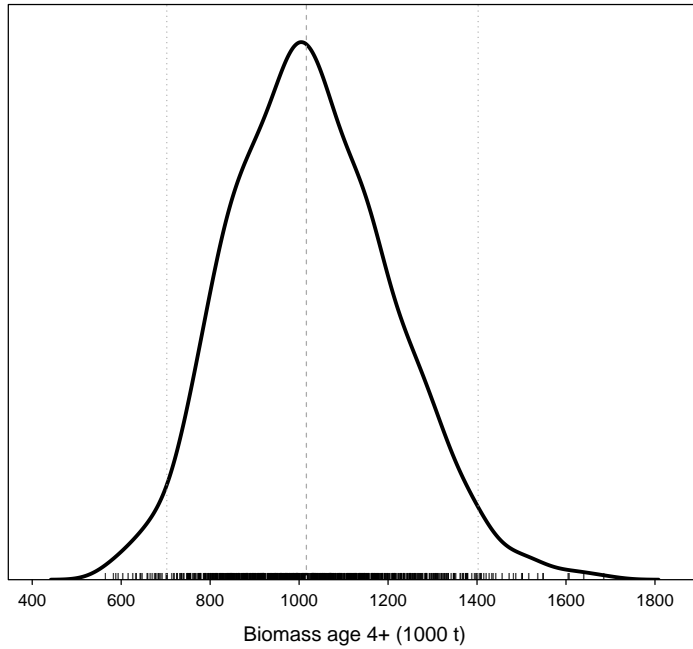

The **plotMCMC** gallery

Arni Magnusson

November 23, 2020

Contents

1	Overview	2
2	plotAuto	3
3	plotCumu	4
4	plotDens	6
5	plotQuant	7
6	plotSplom	9
7	plotTrace	10

1 Overview

This vignette is only a series of plots, demonstrating how the **plotMCMC** plot examples look in a PDF document, as opposed to the default graphics device. Useful for package maintenance and as a visual overview of the package.

2 plotAuto

3 plotCumu

4 plotDens

2004

5 plotQuant

6 plotSplom

7 plotTrace